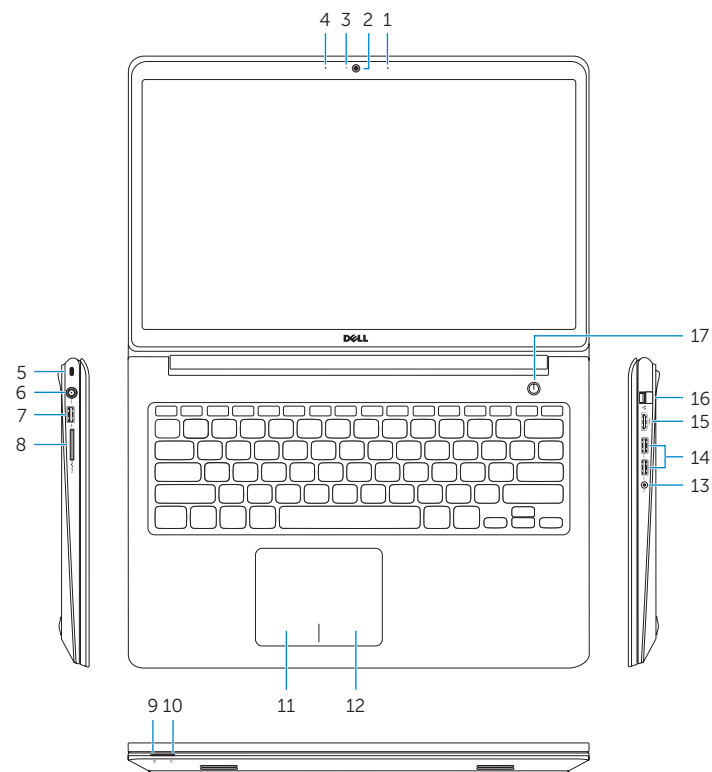

Features

Caracteristici | Funkcije | Funkcije | Özellikler

1. Right microphone
2. Camera
3. Camera-status light
4. Left microphone
5. Security-cable slot
6. Power-adaptor port
7. USB 2.0 port
8. Media-card reader
9. Power and battery-status light
10. Hard-drive status light
11. Left-click area
12. Right-click area
13. Headset port
14. USB 3.0 ports (2)
15. HDMI port
16. Network port
17. Power button
18. Regulatory label
19. Service Tag label