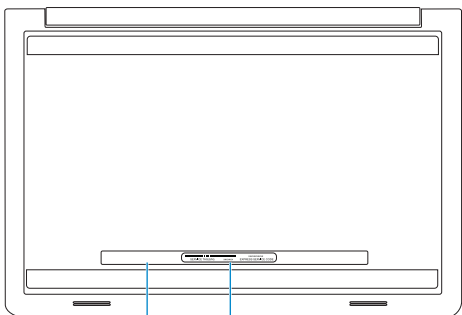

Features

Caracteristici | Funkcije | Funkcije | Özellikler

1. Right microphone
2. Camera
3. Camera-status light
4. Left microphone
5. Security-cable slot
6. Power-adaptor port
7. USB 2.0 port
8. Media-card reader
9. Power and battery-status light
10. Hard-drive status light
11. Left-click area
12. Right-click area
13. Headset port
14. USB 3.0 ports (2)
15. HDMI port
16. Network port
17. Power button
18. Regulatory label
19. Service Tag label